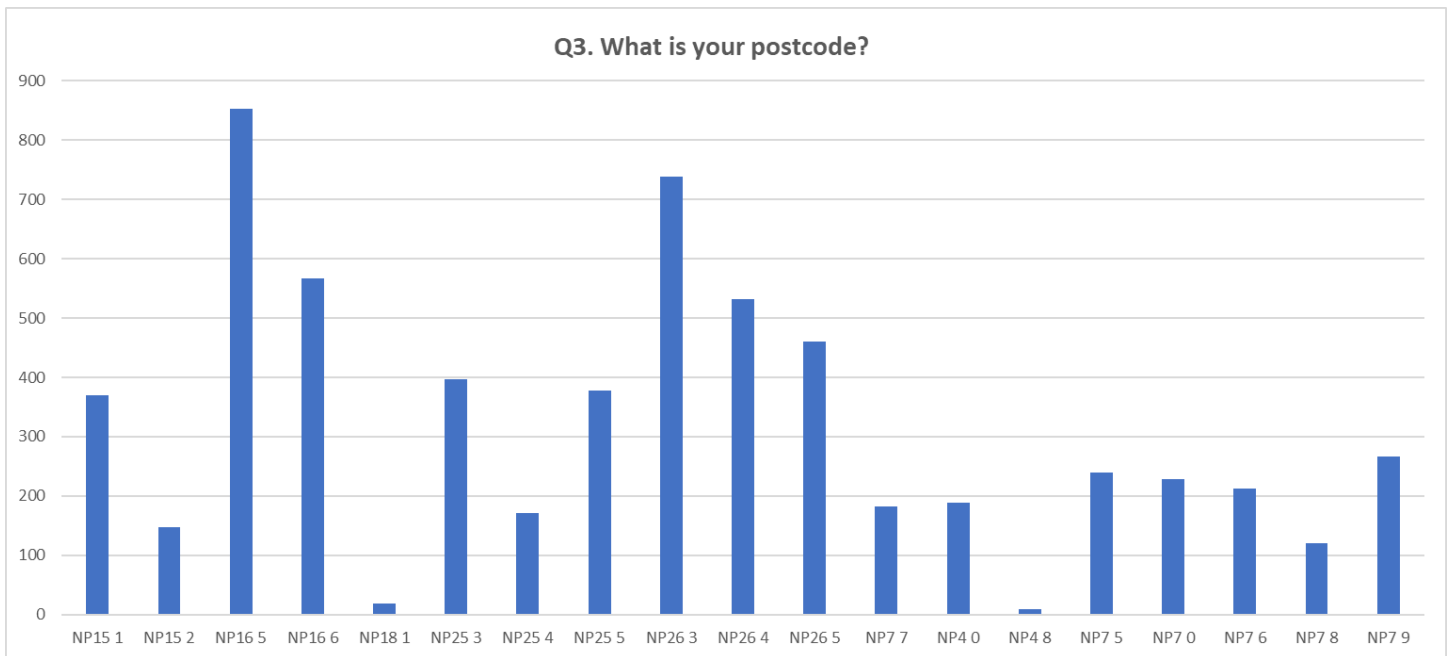

Postcodes	Number of responses
NP16 5	852
NP26 3	739
NP16 6	567
NP26 4	531
NP26 5	460
NP25 3	397
NP25 5	377
NP15 1	370
NP7 9	266
NP7 5	240
NP7 0	229
NP7 6	213
NP4 0	189
NP7 7	183
NP25 4	172
NP15 2	147
NP7 8	120
NP18 1	19
NP4 8	9

Q4. Please provide any additional comments

3211 people made a comment. Please see Appendix 1A