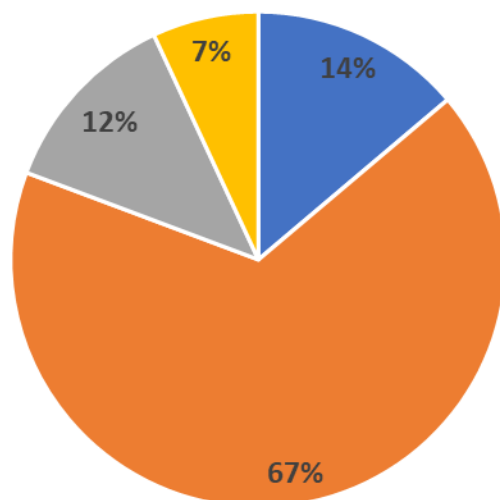

Q2. The options below seek to reduce the current subsidy and deliver a viable service for our customers and residents. Please select your preferred option:

- Cease collections - I would not use the service as laid out in any of the options above.
- Keep the service frequency as it is (fortnightly wheeled bin collection) for £50 per bin per year (20 collections).
- Reduce the frequency of the collections to four weekly for £42.50 per bin per year (10 collections).
- Reduce the frequency of the collections to six weekly for £35 per bin per year (6 collections).

The options below seek to reduce the current subsidy and deliver a viable service for our customers and residents. Please select your preferred option:

Cease collections - I would not use the service as laid out in any of the options above.	852
Keep the service frequency as it is (fortnightly wheeled bin collection) for £50 per bin per year (20 collections).	4118
Reduce the frequency of the collections to four weekly for £42.50 per bin per year (10 collections).	761
Reduce the frequency of the collections to six weekly for £35 per bin per year (6 collections).	427
Grand Total	6158