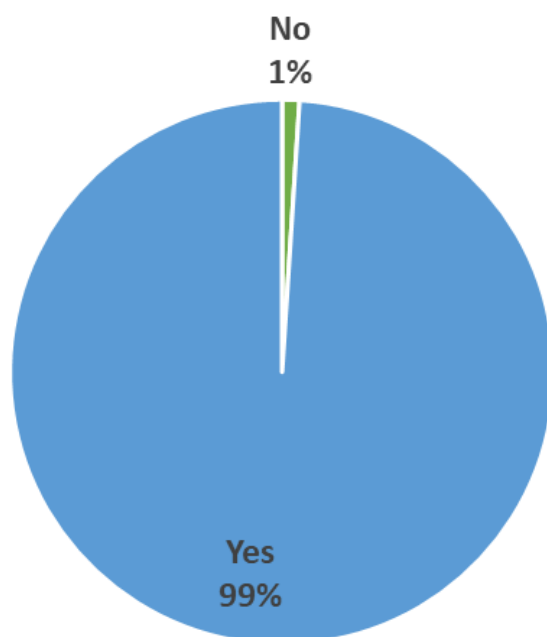

Garden waste consultation results

Number of responses: 6158

Language of responses: English – 6157

Cymraeg – 1

Q1. Are you currently a garden waste customer?

No	63
Yes	6095
Total	6158